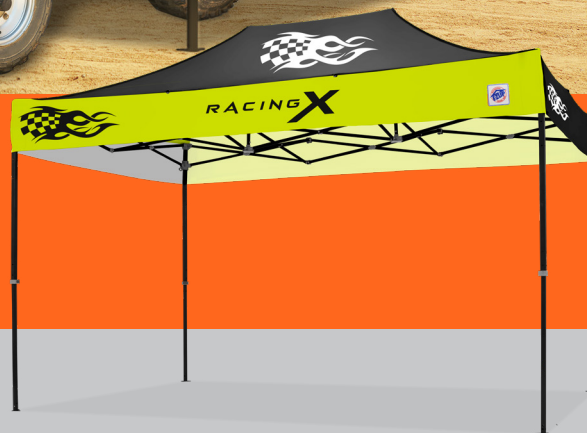

SPEED SHELTER

The Speed Shelter® Instant Shelter® product takes racing and sports teams to a new level. Quality materials, a unique shape and compact folded size make this shelter versatile and durable in all types of environments.

CUSTOM TOP COLORS

RECOMMENDED USES

- Automotive Shows
- Trade Shows
- Racing
- Motorcross Events
- Corporate Events
- Sponsorship Advertising
- Business and Civic Events
- Product Demonstrations
- Exhibit Booth
- Indoor and Outdoor Display

Speed Shelter® Only Available in a Black Frame

TECHNOLOGY

Auto-Peak® Tensioner
Ensures Proper Top Fit and Form

Bolt-On Top
Secures Top to Frame Adding Support

High-Strength End Caps
Heavy-Duty for Greater Durability