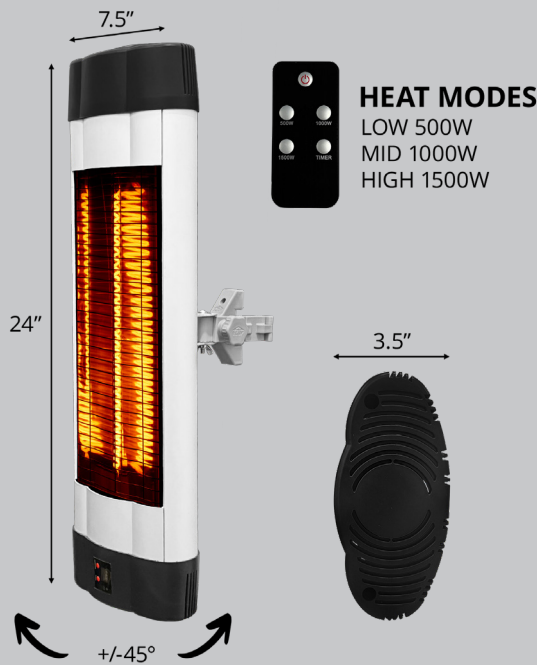

CANOPY HEATER

Warm up with the infrared Canopy Heater, the ultimate accessory for E-Z UP® Canopies, designed to create a comfortable event set-up on cold days. With three adjustable settings, this versatile heater projects warmth up to 15 feet, making it perfect for both indoor and outdoor events.

FEATURES

- Infrared Heat Technology - Provides Instant Warmth & Long-Lasting Performance
- Heating Coverage- Feel the Heat Up to 15 Feet Away
- +/-45° Swivel Allows for Range of Motion
- 3 Heat Settings (500W, 1000W, 1500W)
- Indoor/Outdoor Use
- Timer with Run-time of Up to 24 Hours
- Remote Control Included
- 10' Power Cord
- Power Ratings- AC 120 V, 60 Hz, 12.5 A, 1500W
 - Use with 15A GFCI Outlet
- Overheat Protection- Safely Shuts Off When Excess Heat is Detected
- Easy to Use Thumb Screws- No Tools Needed for Mounting
 - One-Time Setup with Screwdriver Required (Not Included)
- Attach to Canopy with E-Z Brackets (Patent Pending)
- Canopy Not Included

PRODUCT DIMENSIONS	24" H x 7.8" W x 3.5" D (61 cm x 20 cm x 9 cm)
ITEM WEIGHT	4.9 lbs (2.2 kg)
SHIPPING DIMENSIONS	28.6" H x 9.3" W x 5.7" D (73 cm x 24 cm x 14 cm)
SHIPPING WEIGHT	6.5 lbs (2.9 kg)
WARRANTY	1 Year
CERTIFICATIONS	ETL, CE, GS, EMC, RoHS