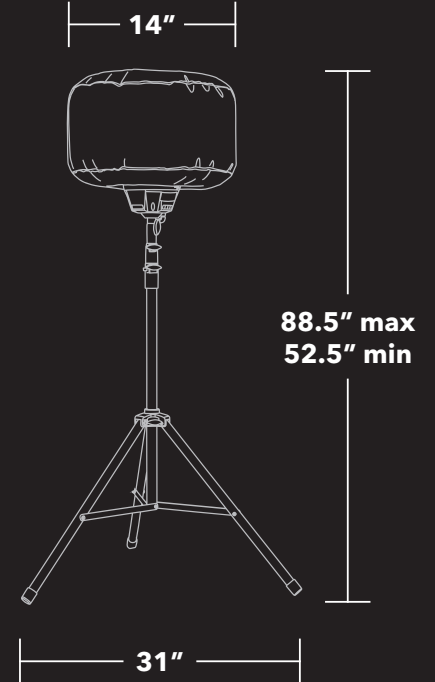

- Over 5,000 square feet of 360-degree illumination
- 7,800 lumens, <1.0 operating amps, 120-volt input
- Glare-free, diffused lighting
- Lightweight and portable
- Water-resistant LED balloon light rated to IP42 standard
- LED balloon light diffuser material made of heat-resistant and UV-protected nylon
- Integrated fan automatically inflates balloon and cools LED panels
- Engineered with 130 lumen-per-watt Samsung LED chips
- Quick and easy setup on tripod or optional mounting fixtures
- UL approved, RoHS, FCC, CE rating
- Includes heavy-duty telescoping tripod with carry bag
- Dimmable wireless remote
- Hanging 2" C-clamp, eye bolt, and tripod adapters included
- 15 ft spec-grade power cord
- 3-year warranty

SZBLK60W

LIGHT COVERAGE

Tripod at 6.5FT Setting

- 60-watt LED Balloon Light
- Luminous Flux: 7,800 lm
- Color Temperature: 5,000k
- Lamp Life: 50,000 hours
- Voltage: 110-240 V AC
- Frequency: 50/60 Hz
- Operating Amperage: 0.5 A
- Power Consumption: 65W
- IP Rating: IP42
- Weight: 6 lb (fixture), 7.1 lb (tripod)
- Light Box Dimensions: 8.25"H x 11"L x 14.75" W, 7 lb
- Tripod Box Dimensions: 4.5" H x 37.25"L x 5.25"W, 8 lb

PARTS INCLUDED

REMOTE CONTROL

TRIPOD ADAPTER

EYE BOLT

2" C-CLAMP