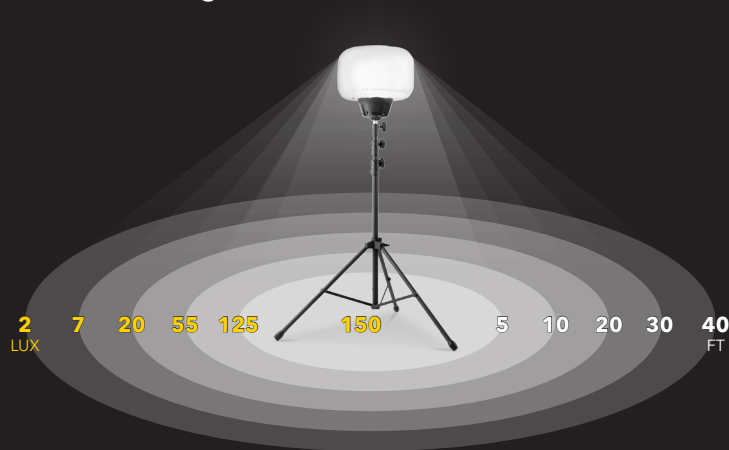

SKYFUZE[®]

by E-Z UP

60 WATT LED BALLOON LIGHT KIT

5,000K
DAYLIGHT COLOR

7,800
LUMEN

50,000
LASTING HOURS

110-240
VOLTS

SPECIFICATIONS

- Over 5,000 square feet of 360-degree illumination
- 7,800 lumens, <1.0 operating amps, 120-volt input
- Glare-free, diffused lighting
- Lightweight and portable
- Water-resistant LED balloon light rated to IP42 standard
- LED balloon light diffuser material made of heat-resistant and UV-protected nylon
- Integrated fan automatically inflates balloon and cools LED panels
- Engineered with 130 lumen-per-watt Samsung LED chips
- Quick and easy setup on tripod or optional mounting fixtures
- UL approved, RoHS, FCC, CE rating
- Includes heavy-duty telescoping tripod with carry bag
- Dimmable wireless remote
- Hanging 2" C-clamp, eye bolt, and tripod adapters included
- 15 ft spec-grade power cord
- 3-year warranty

SZBLK60W

LIGHT COVERAGE

Tripod at 6.5FT Setting

- 60-watt LED Balloon Light
- Luminous Flux: 7,800 lm
- Color Temperature: 5,000k
- Lamp Life: 50,000 hours
- Voltage: 110-240 V AC
- Frequency: 50/60 Hz
- Operating Amperage: 0.5 A
- Power Consumption: 65W
- IP Rating: IP42
- Weight: 6 lb (fixture), 7.1 lb (tripod)
- Light Box Dimensions: 8.25"H x 11"L x 14.75" W, 7 lb
- Tripod Box Dimensions: 4.5" H x 37.25"L x 5.25"W, 8 lb